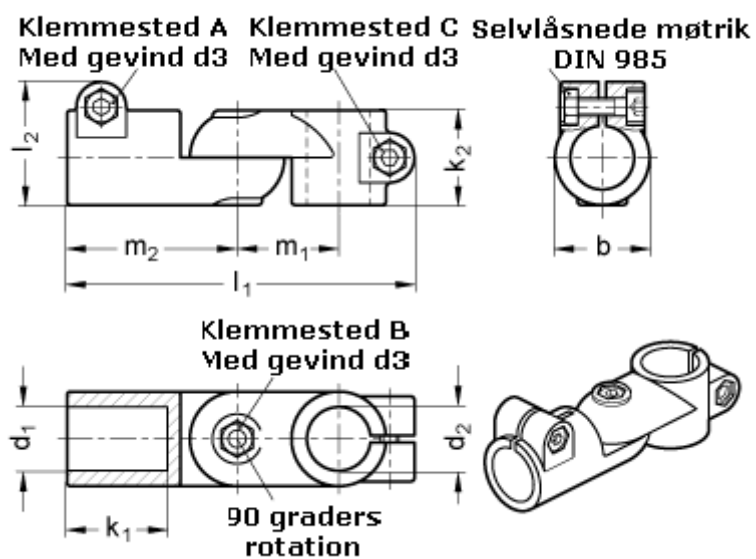

Article number: 20284B50B42T2SW

Description: E+G Swivel connector joint
GN284-B50-B42-2-SW

Measures

$b = 65$

$m_1 = 70$

$d_1 = B50$

$m_2 = 115$

$d_2 = B42$

$d_3 = M10$

$k_1 = 74.0$

$k_2 = 65$

$l_1 = 230$

$l_2 = 77.5$